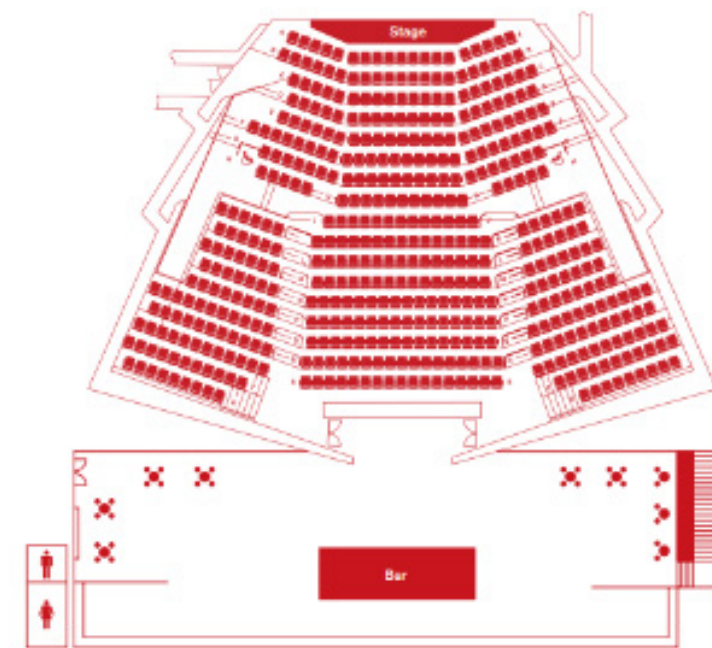

The Abbey Auditorium

The Abbey auditorium seats 492 guests and is home to the world famous Abbey stage. It's an impressive and exciting space for event organisers, guest speakers and participants. The set of our latest production will create a unique backdrop for your event. This engaging space is complemented by the Abbey Bar, ideal for registration, refreshments and exhibition space. The Abbey auditorium and bar are available for exclusive hire.

Abbey Auditorium Capacities & Dimensions

Size	333sqm
Length x Width	17.5mx19m
Capacity	492

03

The Abbey Bar

Great for:

Off-Site Meetings

Launches

Exhibitions

A flexible space that can be reconfigured.
Has a projector and screen installed, as well as a full functioning bar.

Abbey Bar Capacities & Dimensions

Size	115sqm
Length x Width	16mx7.2m
Classroom Style	90 seats
Reception	220
Cabaret Style	56

Peacock Auditorium Capacities & Dimensions	
Size	94sqm
Length x Width	11mx8.5m
Capacity	128
Accessibility	Fully accessible with lift access 4 accessible seats
Cabaret Style	35

05

The Peacock Bar

Great for: