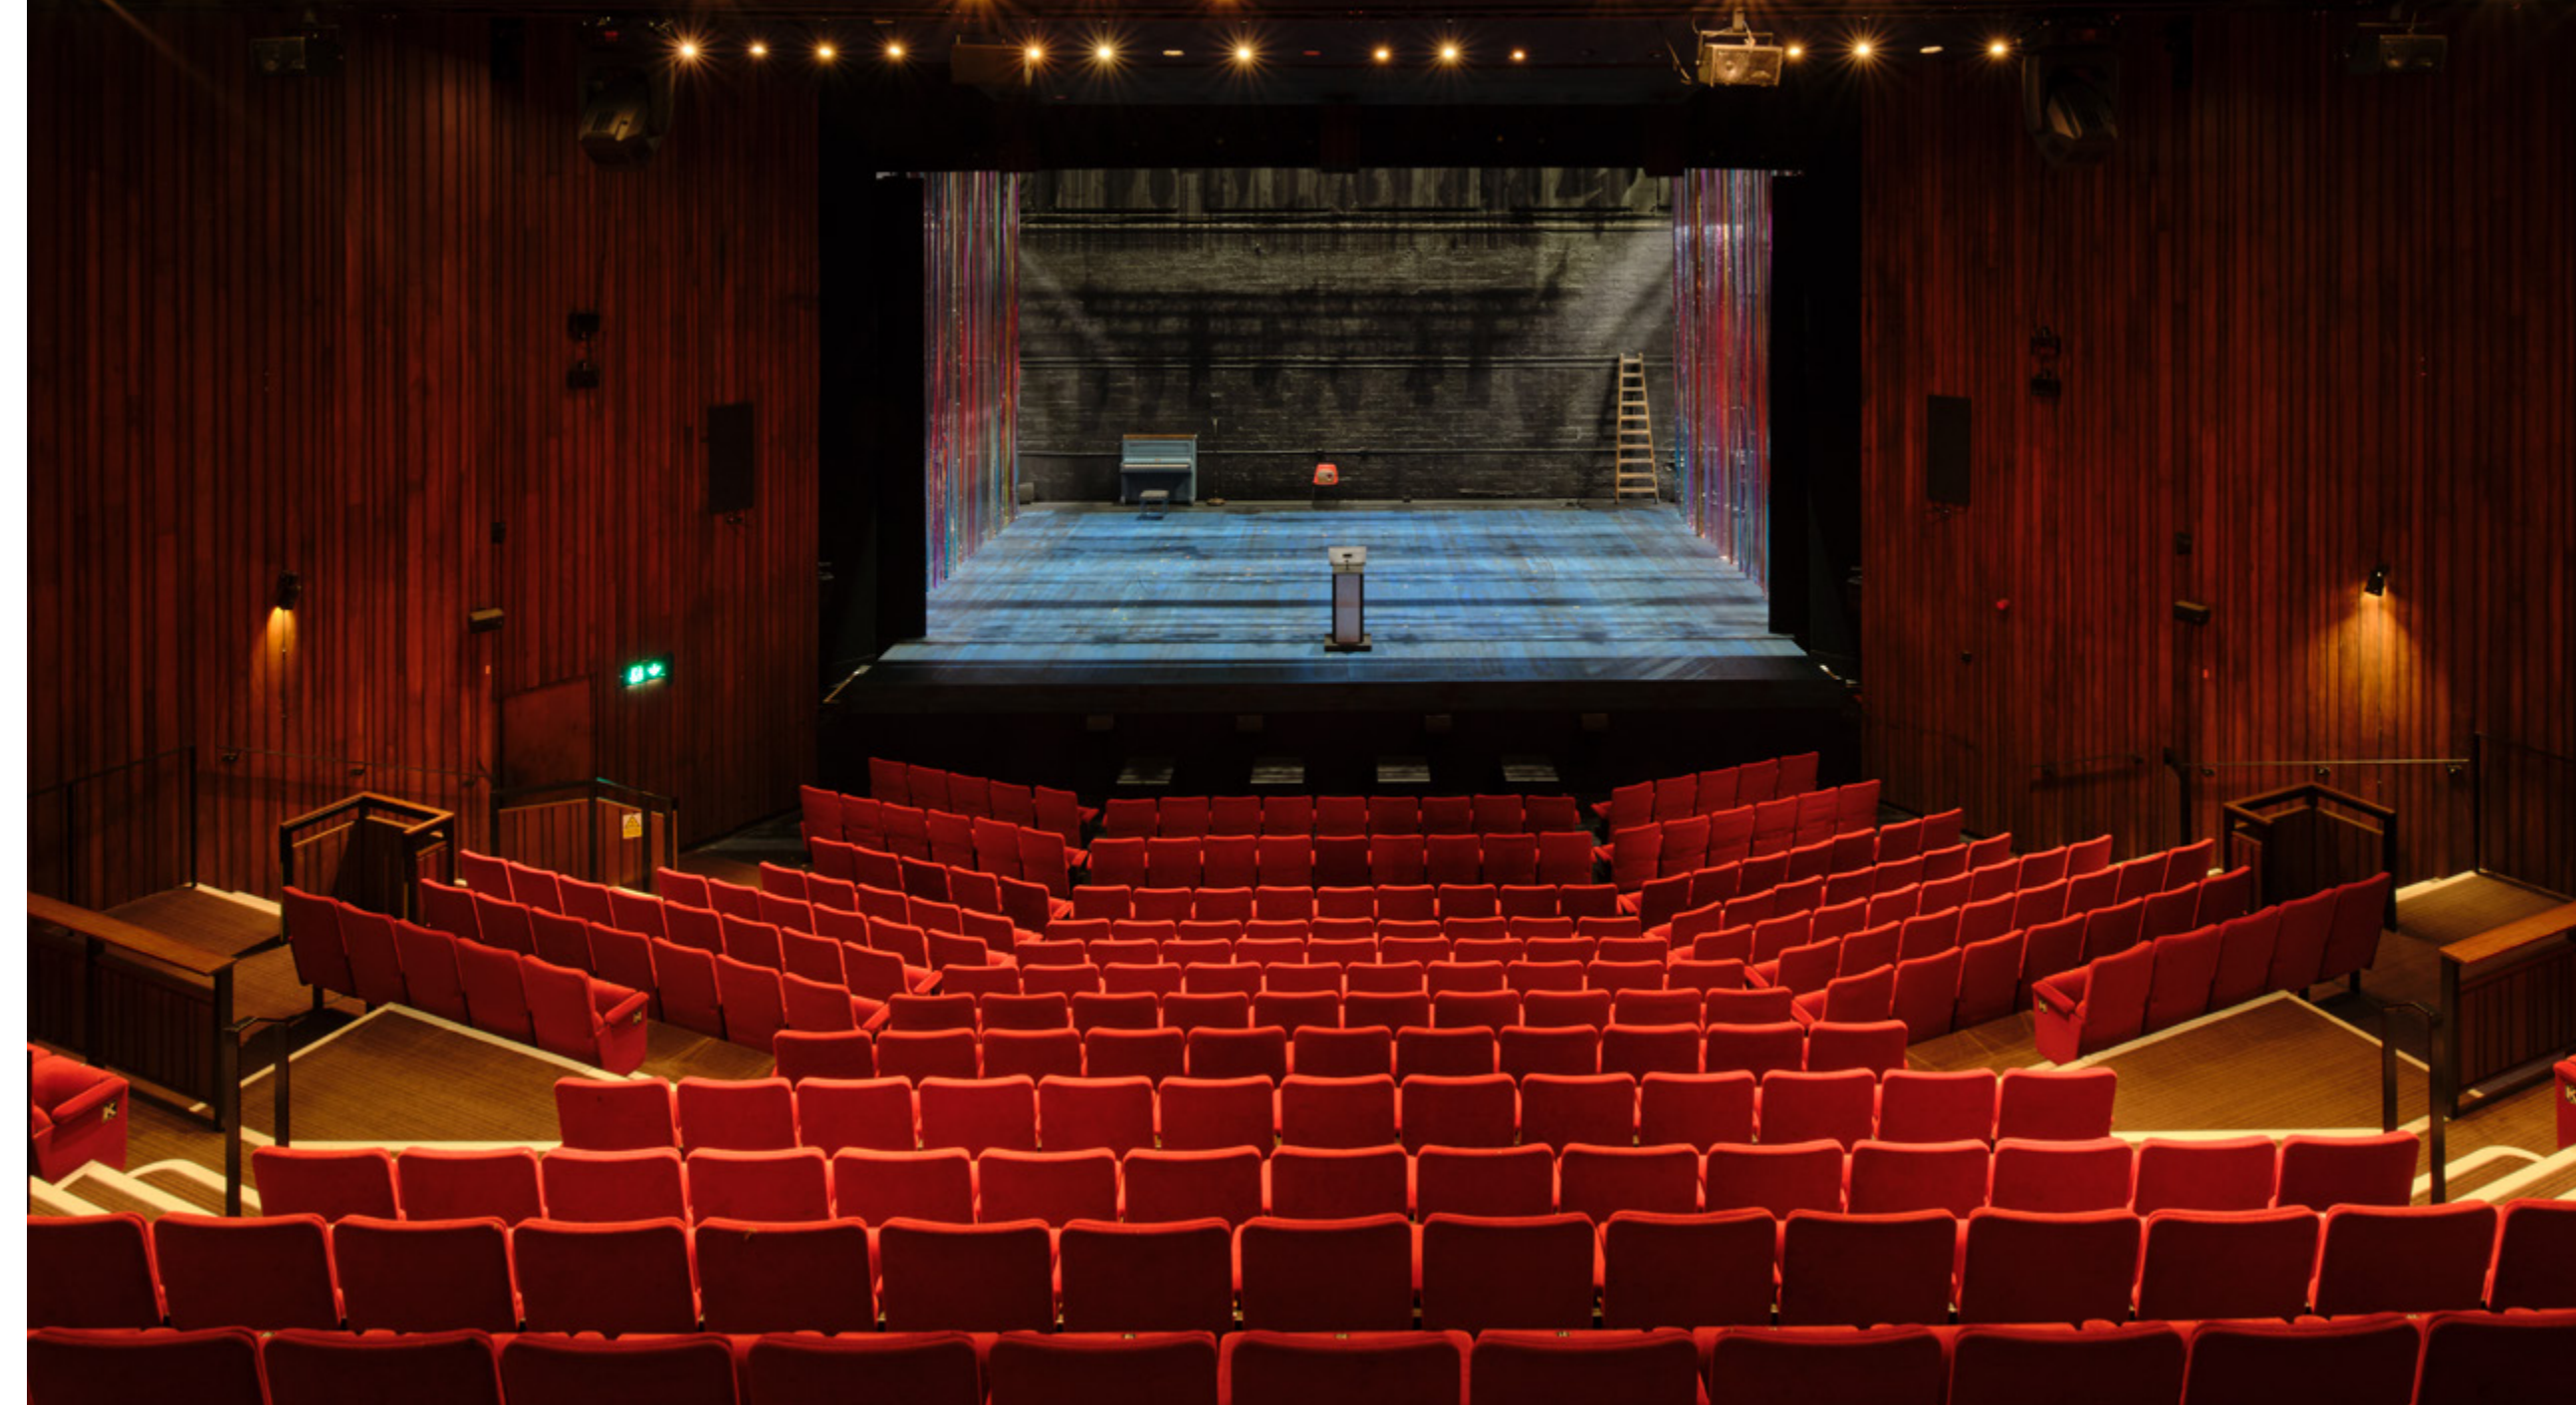

The Abbey Auditorium

The Abbey auditorium seats 492 guests and is home to the world famous Abbey stage. It's an impressive and exciting space for event organisers, guest speakers and participants. The set of our latest production will create a unique backdrop for your event. This engaging space is complemented by the Abbey Bar, ideal for registration, refreshments and exhibition space. The Abbey auditorium and bar are available for exclusive hire.

Abbey Auditorium Capacities & Dimensions

Size	333sqm
Length x Width	17.5mx19m
Capacity	492